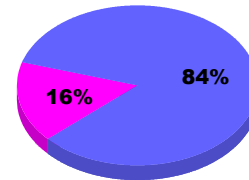

YTD Status Quo Clubs 2012-2013

Status Quo Clubs Compared to Status Quo Members

Legend: Status Quo Clubs (Cyan), Total Status Quo Members (Green)

MEMBERSHIP

**Membership Results
2012-2013**

**Membership
2011-2012**

Month	Net Memb Goal	Actual New Memb	Actual Dropped Memb	Gain/Loss of Memb	Gain/Loss of Memb
Jul/Aug/Sep		34	-85	-51	-3
Totals		34	-85	-51	-3

Membership Results 2012-2013

Goal, New, Dropped, Gain/Loss

Legend: Goal (Cyan), Actual (Green), Dropped (Yellow), Gain Loss (Magenta)

Comparison of Membership Gain/Loss

Current Year Compared to the Previous Year

Legend: Current Year (Cyan), Previous Year (Green)

Gender Comparison 2012-2013

Jul/Aug/Sep

Legend: Male (Blue), Female (Magenta)